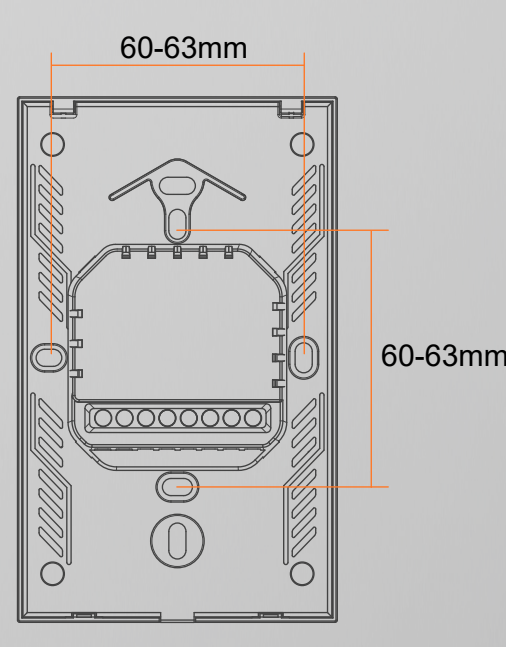

You can select horizontal or vertical screen installation, with a reserved mounting hole. You can also set the display direction on the screen.

Using a 3.5-inch color touch screen, the display is clear and the operation is more convenient.

ET-7B PARAMETER

Supply Voltage	85-265 Vac 50/60 Hz	IP Rating	IP21
Max Load	25A(Floor Heating) 16A+8A (Floor Heating+Towel Rack)	Dimensions(H/W/D)	123*75*44(mm)
Standby Power	< 2W	Wire Diameter	<2.5mm ²
Setting Range	5~40°C	Color	White & Black & Silver
Approval	CE	Warranty	2 years
Sensor	B3950-10K/B3380-10K/B3700-10K/B3600-12K/15K		